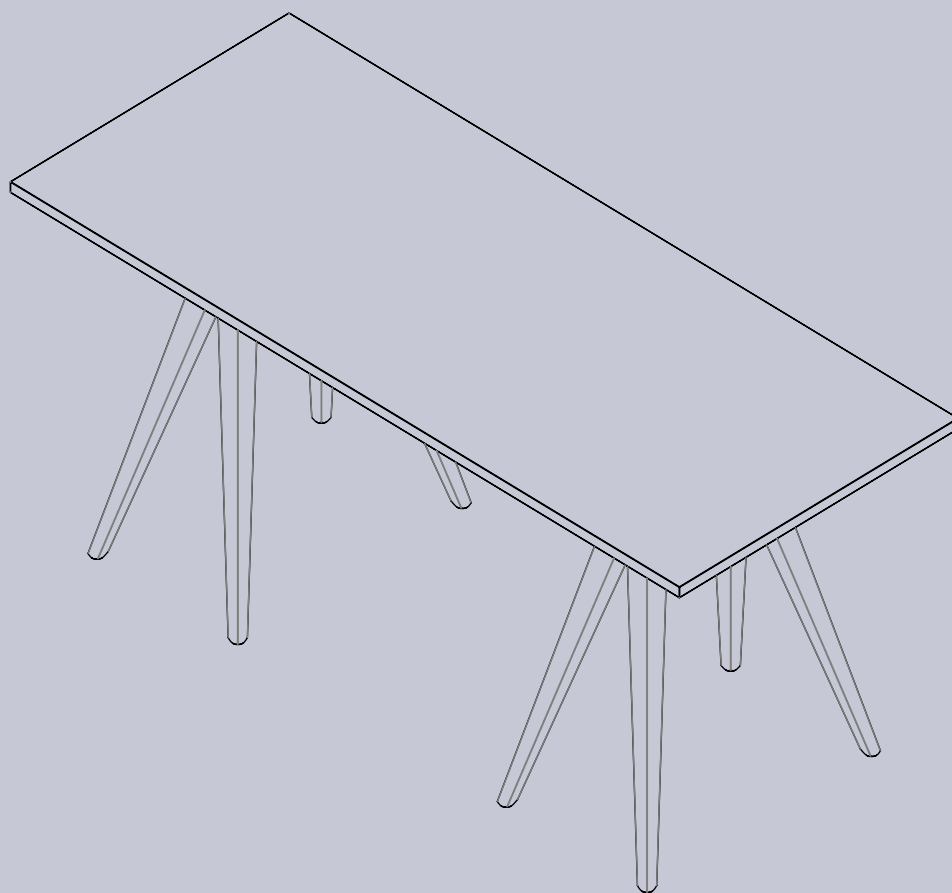

aspect 

Stork
Specification
Sheet.

Classic and distinct in design, Stork is a contemporary re-interpretation of the humble trestle table.

The Stork table provides a relaxed and informal gathering point in any office environment.

Stork's design is inspired by a timber clothes peg - the concept of pinching the short ends together and retaining them in a groove under the table's surface.

Stork is available in a table or leaner height, as well as a variety of coffee table, side table and bench configurations.

The flat-pack design of Stork enables efficient shipping and ease of assembly on site.

Stork is designed and manufactured locally in solid American White Ash and can be easily relocated because of its stand alone leg structure and detachable table surface.

Power cables can be fully integrated into the table top with a pivoting power flap that conceals power and USB outlets when not in use, and a seamless internal cable feed through a cavity in the leg frame.