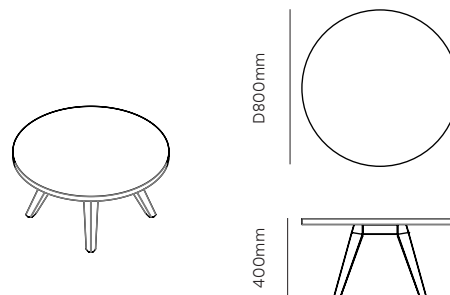

Stork round coffee table.