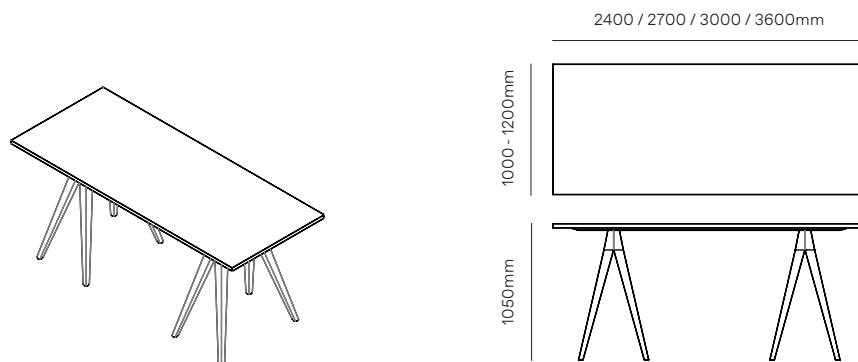

Product specifications.

Stork trestle table and leaner.