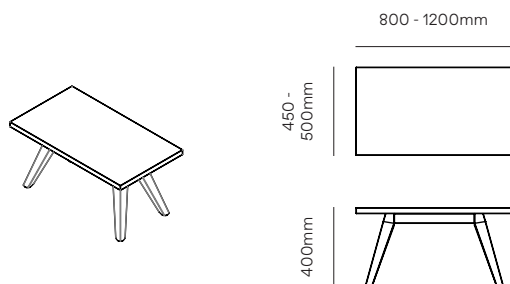

Stork rectangular coffee table.