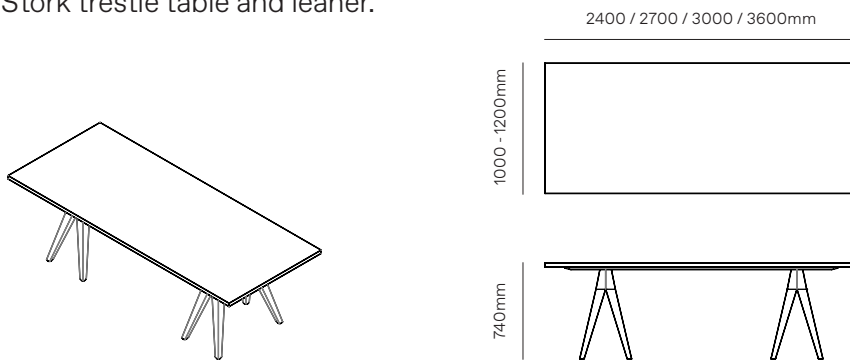

Product specifications.

Stork trestle table and leaner.