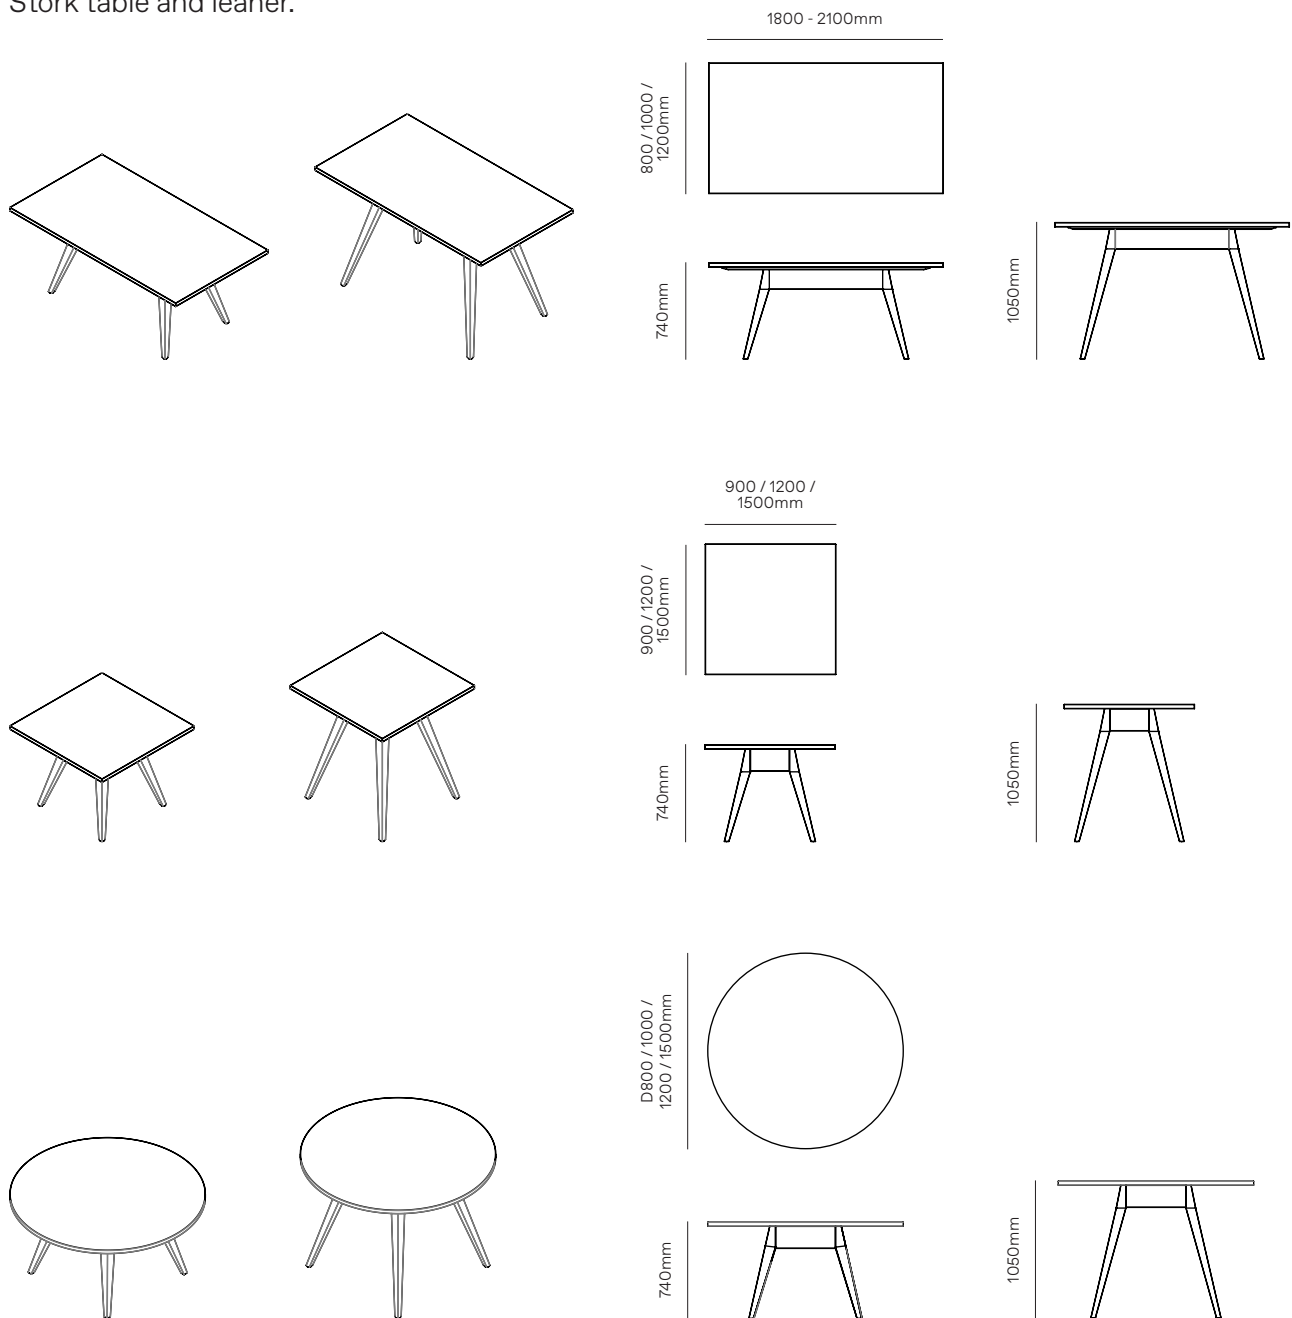

Product specifications.

Stork table and leaner.