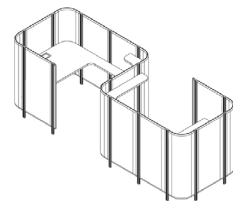

Product Specifications.

Habitat workpoint configurations.

Each Habitat configuration is available in either 600mm or 800mm panels, resulting in 1200mm & 1400mm desk widths.

Open Single

W1258 H1325 D1006

- 3 x 600 panels
- 2 x end panels
- 2 x 90° full corners
- 6 x post extrusion assemblies
- 4 x large brackets
- 2 x autex brackets
- 1 x 1200 x 700 desk
- 1 x PU01RUG15 pop-up
- 1 x lamp mount

Single Semi Private

W1875 H1325 D1258

- 5 x 600 panels
- 2 x end panels
- 3 x 90° full corners
- 9 x post extrusion assemblies
- 4 x large brackets
- 6 x small brackets
- 1 x autex bracket
- 1 x 1200 x 1800 wrap around desk
- 1 x corner shelf
- 1 x PU01RUG15 pop-up
- 1 x lamp mount

Semi Private Side to Side

W1875 H1325 D2492

- 8 x 600 panels
- 2 x 600 half panels
- 6 x 90° full corners
- 2 x end panels
- 15 x post extrusion assemblies
- 8 x large brackets
- 12 x small brackets
- 2 x autex brackets
- 2 x 1200 x 1800 wrap around desks
- 2 x corner shelves
- 2 x PU01RUG15 pop-ups
- 2 x lamp mounts