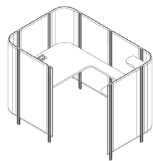

Product Specifications.

Habitat workpoint configurations.

Each Habitat configuration is available in either 600mm or 800mm panels, resulting in 1200mm & 1400mm desk widths.

Open Single

W1258 H1325 D1006

- 3 x 600 panels
- 2 x end panels
- 2 x 90° full corners
- 6 x post extrusion assemblies
- 4 x large brackets
- 2 x autex brackets
- 1 x 1200 x 700 desk
- 1 x PU01RUG15 pop-up
- 1 x lamp mount

Single Semi Private

W1875 H1325 D1258

- 5 x 600 panels
- 2 x end panels
- 3 x 90° full corners
- 9 x post extrusion assemblies
- 4 x large brackets
- 6 x small brackets
- 1 x autex bracket
- 1 x 1200 x 1800 wrap around desk
- 1 x corner shelf
- 1 x PU01RUG15 pop-up
- 1 x lamp mount

Semi Private Side to Side

W1875 H1325 D2492

- 8 x 600 panels
- 2 x 600 half panels
- 6 x 90° full corners
- 2 x end panels
- 15 x post extrusion assemblies
- 8 x large brackets
- 12 x small brackets
- 2 x autex brackets
- 2 x 1200 x 1800 wrap around desks
- 2 x corner shelves
- 2 x PU01RUG15 pop-ups
- 2 x lamp mounts