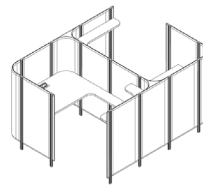

Product Specifications.

Habitat workpoint configurations.

Each Habitat configuration is available in either 600mm or 800mm panels, resulting in 1200mm & 1400mm desk widths.

Open Single

W1258 H1325 D1006

- 3 x 600 panels
- 2 x end panels
- 2 x 90° full corners
- 6 x post extrusion assemblies
- 4 x large brackets
- 2 x autex brackets
- 1 x 1200 x 700 desk
- 1 x PU01RUG15 pop-up
- 1 x lamp mount

Single Semi Private

W1875 H1325 D1258

- 5 x 600 panels
- 2 x end panels
- 3 x 90° full corners
- 9 x post extrusion assemblies
- 4 x large brackets
- 6 x small brackets
- 1 x autex bracket
- 1 x 1200 x 1800 wrap around desk
- 1 x corner shelf
- 1 x PU01RUG15 pop-up
- 1 x lamp mount

Semi Private Side to Side

W1875 H1325 D2492

- 8 x 600 panels
- 2 x 600 half panels
- 6 x 90° full corners
- 2 x end panels
- 15 x post extrusion assemblies
- 8 x large brackets
- 12 x small brackets
- 2 x autex brackets
- 2 x 1200 x 1800 wrap around desks
- 2 x corner shelves
- 2 x PU01RUG15 pop-ups
- 2 x lamp mounts