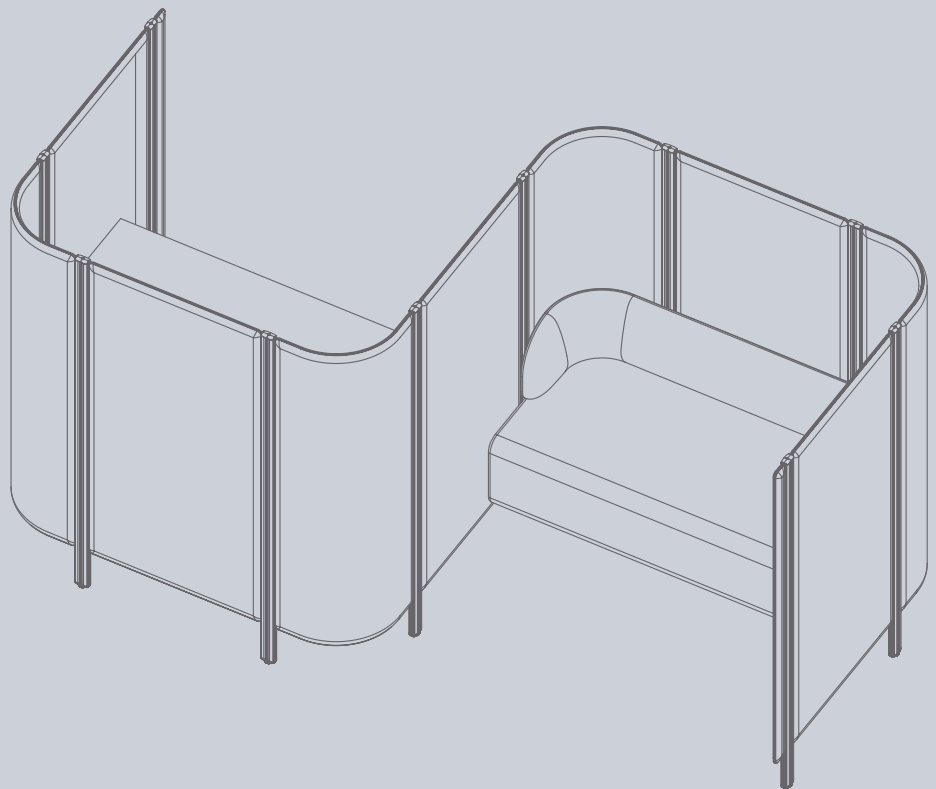

aspect 

Habitat
Specification
Sheet.

Habitat is a light, flexible, high-performing acoustic furniture system which represents the combined expertise of the three partners; Aspect, Autex and Blender.

aspect Autex Acoustics blender