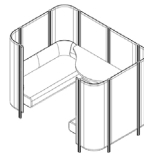

W2492 H1325 D1258

- 5 x 600 panels
- 2 x end panels
- 4 x 90° full corners
- 10 x post extrusion assemblies
- 4 x large brackets
- 4 x small brackets
- 2 x autex brackets
- 1 x 1200 x 700 desk
- 1 x seat
- 1 x backrest
- 1 x PU01RUG15 pop-up
- 1 x lamp mount

3 Bay Open Single With Seat

W3726 H1325 D1258

- 7 x 600 panels
- 2 x end panels
- 6 x 90° full corners
- 14 x post extrusion assemblies
- 8 x large brackets
- 4 x small brackets
- 4 x autex brackets
- 2 x 1200 x 700 desks
- 1 x seat
- 1 x backrest
- 2 x PU01RUG15 pop-ups
- 2 x lamp mounts