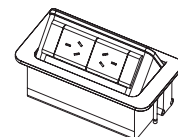

Habitat. Accessories.

Convenience Hook

Mountable bag and coat hook.
Slides into the extrusion bar.

Lighting Mount

Adjustable lighting mount designed specifically for the Tolomeo Mini Lamp.
Slides into the extrusion bar.

Tolomeo Mini Lamp

Attaches to lighting mount.
Tolomeo Mini Lamp to be purchased separately.

Power Up

Pop-up power and data supply.

Product Specifications.

Habitat component inventory.

Panel

W600 H1325
W800 H1325