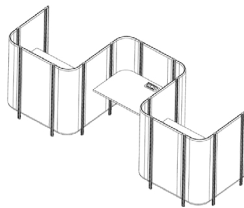

Semi Private Side to Side

W1875 H1325 D2492

- 8 x 600 panels
- 2 x 600 half panels
- 6 x 90° full corners
- 2 x end panels
- 15 x post extrusion assemblies
- 8 x large brackets
- 12 x small brackets
- 2 x autex brackets
- 2 x 1200 x 1800 wrap around desks
- 2 x corner shelves
- 2 x PU01RUG15 pop-ups
- 2 x lamp mounts

Semi Private Back to Back

W3726 H1325 D1258

- 9 x 600 panels
- 6 x 90° full corners
- 2 x end panels
- 15 x post extrusion assemblies
- 8 x large brackets
- 12 x small brackets
- 2 x autex brackets
- 2 x 1200 x 1800 wrap around desks
- 2 x corner shelves
- 2 x PU01RUG15 pop-ups
- 2 x lamp mounts

2 Bay Open Single

W2492 H1325 D1258

- 5 x 600 panels
- 2 x end panels
- 4 x 90° full corners
- 10 x post extrusion assemblies
- 8 x large brackets
- 4 x autex brackets
- 2 x 1200 x 700 desks
- 2 x PU01RUG15 pop-ups
- 2 x lamp mounts