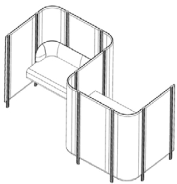

2 Bay Open Single

W2492 H1325 D1258

- 5 x 600 panels
- 2 x end panels
- 4 x 90° full corners
- 10 x post extrusion assemblies
- 8 x large brackets
- 4 x autex brackets
- 2 x 1200 x 700 desks
- 2 x PU01RUG15 pop-ups
- 2 x lamp mounts

3 Bay Open Single

W3726 H1325 D1258

- 7 x 600 panels
- 2 x end panels
- 6 x 90° full corners
- 14 x post extrusion assemblies
- 12 x large brackets
- 6 x autex brackets
- 3 x 1200 x 700 desks
- 3 x PU01RUG15 pop-ups
- 3 x lamp mounts

Product Specifications.

Habitat soft seating configurations.

Each Habitat configuration is available in either 600mm or 800mm panels, resulting in 1200mm & 1400mm couch and desk widths.

2 Bay Open Single With Seat