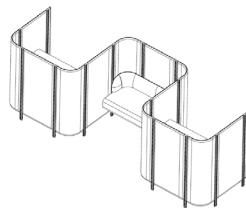

3 Bay Open Single With Seat

W3726 H1325 D1258

- 7 x 600 panels
- 2 x end panels
- 6 x 90° full corners
- 14 x post extrusion assemblies
- 8 x large brackets
- 4 x small brackets
- 4 x autex brackets
- 2 x 1200 x 700 desks
- 1 x seat
- 1 x backrest
- 2 x PU01RUG15 pop-ups
- 2 x lamp mounts