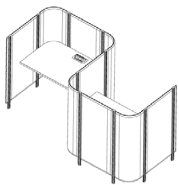

Single Semi Private

W1875 H1325 D1258

- 5 x 600 panels
- 2 x end panels
- 3 x 90° full corners
- 9 x post extrusion assemblies
- 4 x large brackets
- 6 x small brackets
- 1 x autex bracket
- 1 x 1200 x 1800 wrap around desk
- 1 x corner shelf
- 1 x PU01RUG15 pop-up
- 1 x lamp mount

Semi Private Side to Side

W1875 H1325 D2492

- 8 x 600 panels
- 2 x 600 half panels
- 6 x 90° full corners
- 2 x end panels
- 15 x post extrusion assemblies
- 8 x large brackets
- 12 x small brackets
- 2 x autex brackets
- 2 x 1200 x 1800 wrap around desks
- 2 x corner shelves
- 2 x PU01RUG15 pop-ups
- 2 x lamp mounts

Semi Private Back to Back

W3726 H1325 D1258

- 9 x 600 panels
- 6 x 90° full corners
- 2 x end panels
- 15 x post extrusion assemblies
- 8 x large brackets
- 12 x small brackets
- 2 x autex brackets
- 2 x 1200 x 1800 wrap around desks
- 2 x corner shelves
- 2 x PU01RUG15 pop-ups
- 2 x lamp mounts