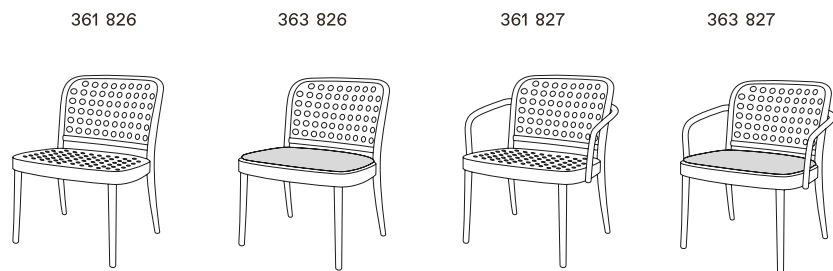

## Chair and Armchair.

822	311 822	313 822	321 822	323 822
total height, width, depth	80.2 cm 45 cm 52.4 cm	78.2 cm 45 cm 52.4 cm	80.2 cm 50 cm 52.4 cm	78.2 cm 50 cm 52.4 cm
armrest height	—	—	64.7 cm	62.7 cm
height, width, depth of seat	46 cm 45 cm 41 cm	47 cm 45 cm 41 cm	46 cm 45 cm 41 cm	47 cm 45 cm 41 cm

# Product specifications.

Lounge and Lounge armchair.

822	361 826	363 826	361 827	363 827
total height, width, depth	74.7 cm 58.4 cm 61.5 cm	74.7 cm 58.4 cm 61.5 cm	74.7 cm 65.2 cm 61.5 cm	74.7 cm 65.2 cm 61.5 cm
armrest height	—	—	59.5 cm	59.5 cm
height, width, depth of seat	42 cm 58.4 cm 46.3 cm	45 cm 58.4 cm 46.3 cm	42 cm 58.4 cm 46.3 cm	45 cm 58.4 cm 46.3 cm