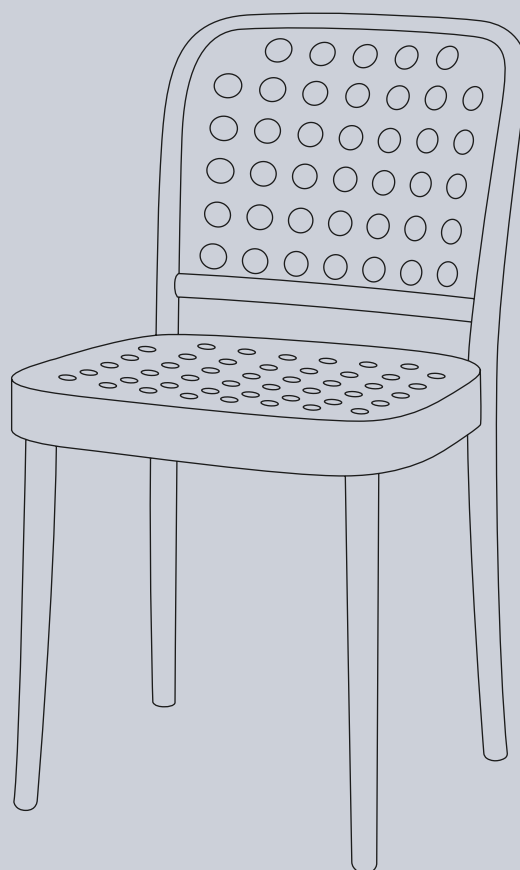

# Distinct design principles featuring character from the graphic dot perforations.

The forms emulate Josef Hoffmann's 1930 design of the modernist model 811. In its proportions, the 822 collection works more with the natural forms of manual bentwood technology; it tempers some parts of the structure, but conversely, the graphic use of circular holes visually empowers the seat and backrest.

These holes connect the colour finish with the interior the chair inhabits, or with the clothing of the person seated on it, and they impart a specific, timeless character to this comprehensive product family.