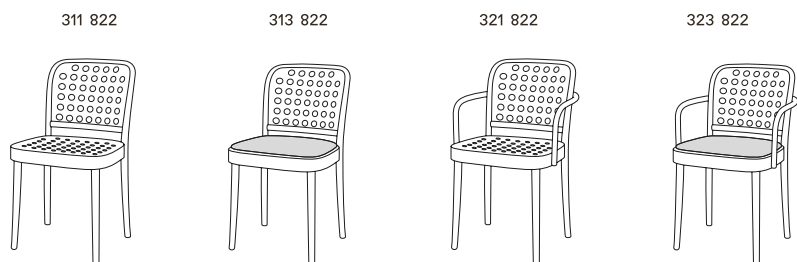

Product specifications.

Chair and Armchair.

822	311 822	313 822	321 822	323 822
total height, width, depth	80.2 cm 45 cm 52.4 cm	78.2 cm 45 cm 52.4 cm	80.2 cm 50 cm 52.4 cm	78.2 cm 50 cm 52.4 cm
armrest height	—	—	64.7 cm	62.7 cm
height, width, depth of seat	46 cm 45 cm 41 cm	47 cm 45 cm 41 cm	46 cm 45 cm 41 cm	47 cm 45 cm 41 cm

Product is available in the following versions

beech

upholstery

Indent:

Custom upholstery and selected timber finishes available.

Please refer to our TON finishes range for all timber and upholstery selections